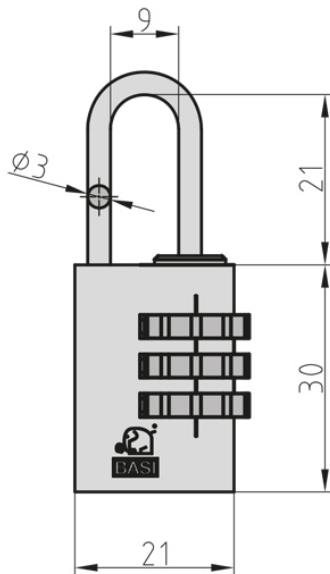

KS 611

Product Data Sheet

Description:

With the KS 611 luggage lock, your luggage is safe when travelling: lock your bags and suitcases with the handy red luggage lock. The KS 611 has a 20-mm wide aluminium housing and a 3-mm thick steel bracket with a height of 21 mm. The 3-digit number combination can be set individually so that the luggage is optimally protected from unauthorised access and nothing stands in the way of a relaxed journey.

- with adjustable 3-digit number combination
- shackle material: steel
- housing material: aluminium (anodised)
- colour: red

Technical Details:

Illustration:

Details:

Order no.
6170-4000-1400
Weight
26 g
Pricegroup
15
EAN
 4 026434 151886