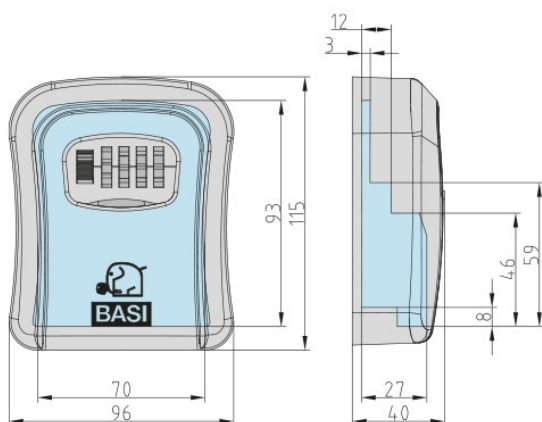

SSZ 200 - Black/Blue

Product Data Sheet

Description:

SSZ 200 - Black/Blue
security key box, 4-digit combination lock,
variable code, weatherproof aluminium case,
rust-proof treated, protective cover,
for wall installation, fixing material included,
outside dimension 95x115x40 mm

Illustration:

Technical Details:

Details:

Order no.
2101-0000-1113
Weight
440 g
Pricegroup
59
EAN
 4 026434 169751