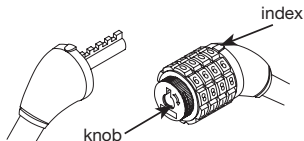

## Armoured Cable Lock

- ◆ Armoured Cable Lock ◆ 18 x 1000 mm ◆ 5-digit combination lock (variable code) ◆ hardened steel cable ◆ vinyl coated

### Operating Instruction

- 1) Insert the combination 00000 and open the lock.
- 2) Turn the ring, at the inner side of the combination part, right until it locks in place.
- 3) Insert now your personal code and note it.
- 4) Turn the ring left, back into starting position. Your personal code is now fixed.