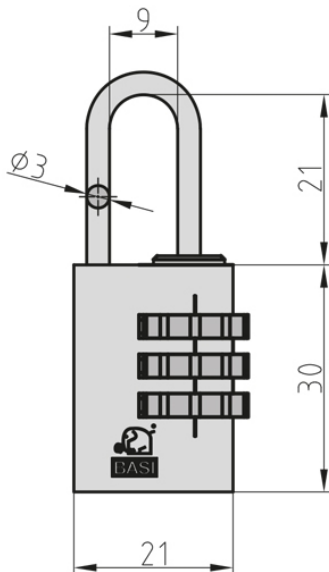

KS 611

Product Data Sheet

Description:

With the KS 611 luggage lock, your luggage is safe when travelling: lock your bags and suitcases with the handy blue luggage lock. The KS 611 has a 20-mm wide aluminium housing and a 3-mm thick steel bracket with a height of 21 mm. The 3-digit number combination can be set individually so that the luggage is optimally protected from unauthorised access and nothing stands in the way of a relaxed journey.

- with adjustable 3-digit number combination
- shackle material: steel
- housing material: aluminium (anodised)
- colour: green

Technical Details:

Illustration:

Details:

Order no.
6170-4000-1500
Weight
26 g
Pricegroup
15
EAN
 4 026434 151855