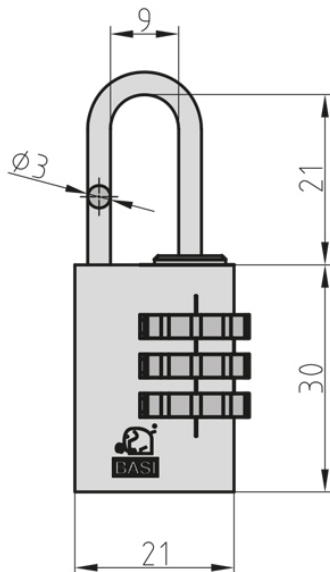

KS 611

Product Data Sheet

Description:

With the KS 611 luggage lock, your luggage is safe when travelling: lock your bags and suitcases with the handy black luggage lock. The KS 611 has a 20-mm wide aluminium housing and a 3-mm thick steel bracket with a height of 21 mm. The 3-digit number combination can be set individually so that the luggage is optimally protected from unauthorised access and nothing stands in the way of a relaxed journey.

- with adjustable 3-digit number combination
- shackle material: steel
- housing material: aluminium (anodised)
- colour: black

Technical Details:

Illustration:

Details:

Order no.
6170-4000-1100
Weight
26 g
Pricegroup
15
EAN
 4 026434 449693