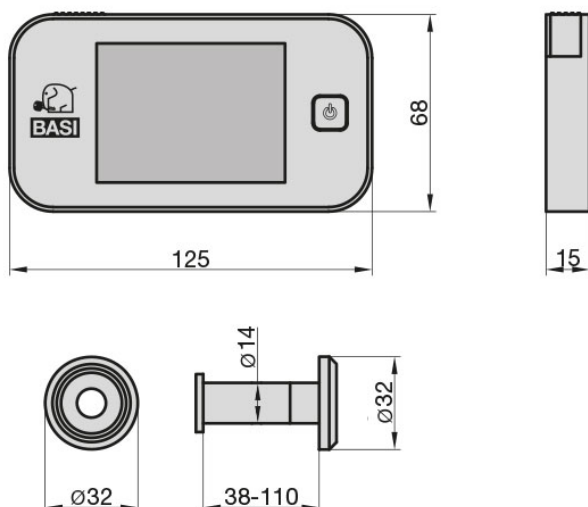

TS 710

Product Data Sheet

Description:

The TS 710 digital door viewer is ideal for house entrance doors and residential entrance doors. The door viewer thus provides more security at home - uninvited guests will have to stay away! It is also ideal for children, senior citizens and people with impaired vision or disabilities.

- display: 3.2" LCD, pixel: 320x240, sensor: 0.3 megapixel CMOS, viewing angle: 105°.
- suitable for door thicknesses of 38-110 mm
- installation diameter: 14 - 22 mm
- power supply: 2 AAA batteries (not included)
- screen: silver door viewer: brass

Illustration:

Technical Details:

Details:

Order no.
6800-0071
Weight
212 g
Pricegroup
21
EAN
 4 026434 101010