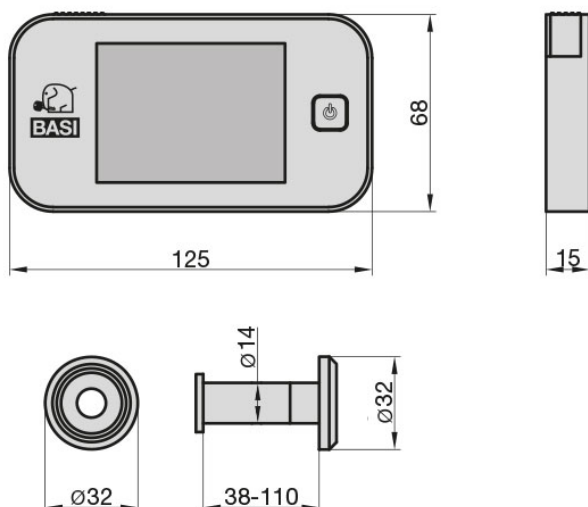

TS 710

Product Data Sheet

Description:

The TS 710 digital door viewer is ideal for house entrance doors and residential entrance doors. The door viewer thus provides more security at home - uninvited guests will have to stay away! It is also ideal for children, senior citizens and people with impaired vision or disabilities.

- display: 3.2" LCD, pixel: 320x240, sensor: 0.3 megapixel CMOS, viewing angle: 105°.
- suitable for door thicknesses of 38-110 mm
- installation diameter: 14 - 22 mm
- power supply: 2 AAA batteries (not included)
- screen: silver door viewer: chrome-plated

Illustration:

Technical Details:

Details:

Order no.
6800-0070
Weight
212 g
Pricegroup
21
EAN
 4 026434 101003