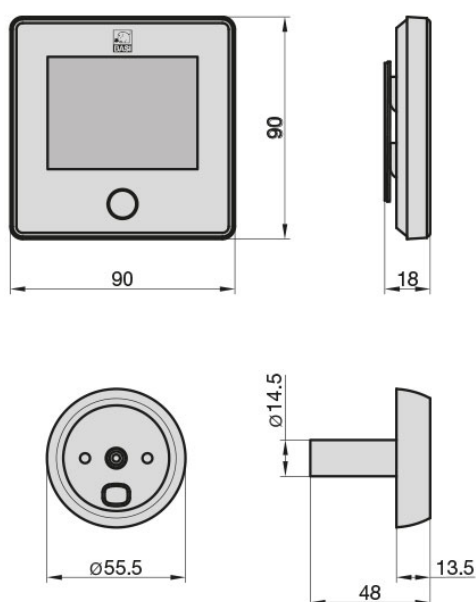

TS 800

Product Data Sheet

Description:

The TS 800 digital door viewer is ideal for house entrance doors and residential entrance doors. The door viewer thus provides more security at home - uninvited guests will have to stay away! The TS 800 has more than just a small viewer: you can see what is going on in front of the door on a 2.8" display, even when it is dark outside. This makes the digital door viewer ideal for children, senior citizens and people with impaired vision or disabilities. In addition, the TS 800 has an integrated doorbell and can store up to 90 photos.

- screen: H90 x W88 x D13, Camera: Ø55 x D13 mm, night vision function (2 IR LEDs), camera angle: 90°, display: 2.8", Sensor: 0.3 megapixel, internal photo memory: 90 photos
- for door thicknesses from 35 - 120 mm
- installation diameter: 14 - 22 mm
- including micro USB charging cable and integrated doorbell
- colour screen and door viewer: silver

Illustration:

Technical Details:

Details:

Order no.
6800-0010
Weight
292 g
Pricegroup
21
EAN
 4 026434 183726