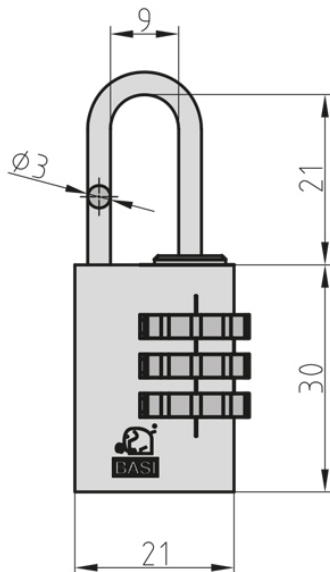

KS 611

Product Data Sheet

Description:

With the KS 611 luggage lock, your luggage is safe when travelling: lock your bags and suitcases with the handy silver luggage lock. The KS 611 has a 20-mm wide aluminium housing and a 3-mm thick steel bracket with a height of 21 mm. The 3-digit number combination can be set individually so that the luggage is optimally protected from unauthorised access and nothing stands in the way of a relaxed journey.

- with adjustable 3-digit number combination
- shackle material: steel
- housing material: aluminium (anodised)
- colour: silver

Technical Details:

Illustration:

Details:

Order no.
6170-4000-2600
Weight
26 g
Pricegroup
15
EAN
 4 026434 151916