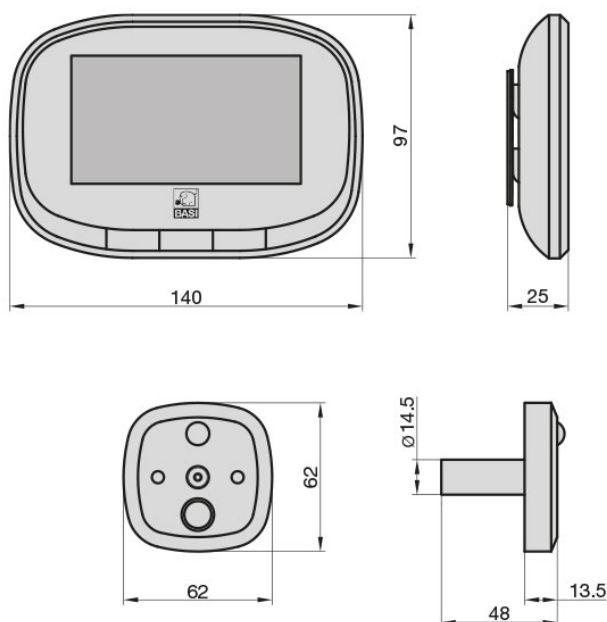

TS 810

Product Data Sheet

Description:

The TS 810 digital door viewer is ideal for house entrance doors and residential entrance doors. The door viewer thus provides more security at home - uninvited guests will have to stay away! The TS 810 has more than just a small viewer: you can see what is going on in front of the door on a 2.8" display, even when it is dark outside. This makes the digital door viewer ideal for children, senior citizens and people with impaired vision or disabilities. In addition, the TS 810 has an integrated bell with adjustable ring tone and an integrated motion detector.

- screen: H97 x W146 x D20 mm, camera: H62 x W62 x D14, display: 4.3" TFT, sensor: 1 megapixel, camera angle: 120°, night vision function (2 IR LEDs), photo and video function
- for door thicknesses from 35 - 120 mm
- installation diameter: 14 - 22 mm
- including micro USB charging cable and integrated doorbell (sound adjustable) as well as integrated motion detector and a slot for micro SD (micro SD not included)
- colour screen and door viewer: Silver

Illustration:

Technical Details:

Details:

Order no.
6800-0020
Weight
505 g
Pricegroup
21
EAN
 4 026434 183733