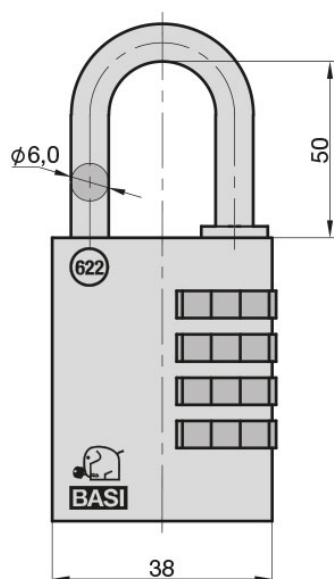

VHS 622 - 40 mm

Product Data Sheet

Description:

The practical and high-quality padlock VHS 622 provides extra security. The VHS 622 is ideal for locking cabinets, lockers and hinge hasps. The combination lock is easy to set and change.

- secure padlock with combination lock
- material: brass
- fitted with 4-digit combination lock
- housing dimensions: 38 x 50 mm
- shackle dimensions: 30 x 6 mm

Illustration:

Technical Details:

Details:

Order no.
6220-4000
Weight
209 g
Pricegroup
15
EAN
 4 026434 175196