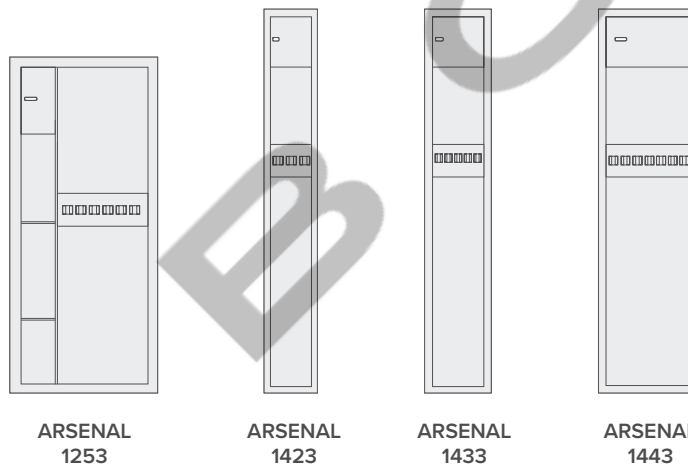

# Gun Safes

series: **Arsenal**  
grade: **S1**

**VALBERG**

ARSENAL 1433

ARSENAL 1253

Model										
Arsenal 1253	1250	545	345	1244	539	295	240-200-245	1000	6	83
Arsenal 1423	1450	210	280	1444	204	230	145-204-195	1295	3	43
Arsenal 1433	1450	255	345	1444	249	295	145-249-265	1295	5	55
Arsenal 1443	1450	375	345	1444	369	295	145-369-265	1295	7	68

Key lock  
Kaba 74046

Digital lock  
Grade A (PS 300)

ARSENAL 1253

ARSENAL 1423

ARSENAL 1433

ARSENAL 1443

- Burglary resistance – EN 14450, Grade S1.
- Three way locking bolts.
- Integrated relocker, lock secured from drill attacks.
- Standard delivery with double-bit high security key lock with two keys.
- Color: RAL 7035 (light grey), also available in RAL 7024 (grey graphite).