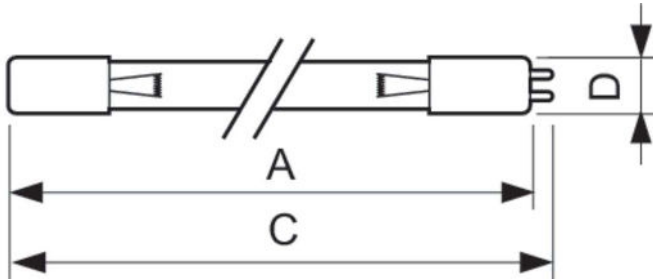

### Product data

General Information		Voltage (nom.)	
Cap base	4PINSSINGLEENDED [4 Pins Single Ended]	43 V	
Useful life (nom.)	9,000 h	Mechanical and Housing	
<b>Light Technical</b>		Bulb shape	T16 [T 16 mm]
Colour Code	TUV	Approval and Application	
Colour designation	- [Not Specified]	Mercury (Hg) content (nom.)	4.4 mg
Depreciation at useful lifetime	15 %	UV	
<b>Operating and Electrical</b>		UV-C Radiation at 100 hr	4.4 W
Power Consumption	15 W	Product Data	
Lamp current (nom.)	0.4 A	Order product name	TUV 16W 4P SE UNP/32
Voltage (nom.)	43 V	Full product name	TUV 16W 4P SE UNP/32

### Dimensional drawing

Product	D (max)	C (max)	A (max)
TUV 16W 4P SE UNP/32	19 mm	328 mm	320.3 mm