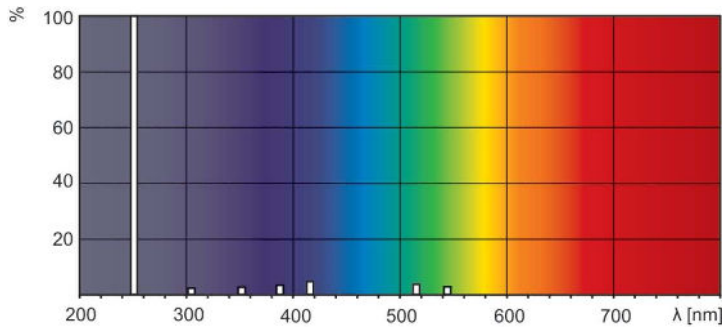

### Product data

General Information		Voltage (nom.)	
Cap base	4PINSSINGLEENDED [4 Pins Single Ended]	43 V	
Useful life (nom.)	9,000 h	Mechanical and Housing	
<b>Light Technical</b>		Bulb shape	T16 [T 16 mm]
Colour Code	TUV	Approval and Application	
Colour designation	- [Not Specified]	Mercury (Hg) content (nom.)	4.4 mg
Depreciation at useful lifetime	15 %	UV	
<b>Operating and Electrical</b>		UV-C Radiation at 100 hr	4.4 W
Power Consumption	15 W	Product Data	
Lamp current (nom.)	0.4 A	Order product name	TUV 16W 4P SE UNP/32
Voltage (nom.)	43 V	Full product name	TUV 16W 4P SE UNP/32

### Photometric data

Spectral Power Distribution Colour – TUV 16W 4P SE UNP/32